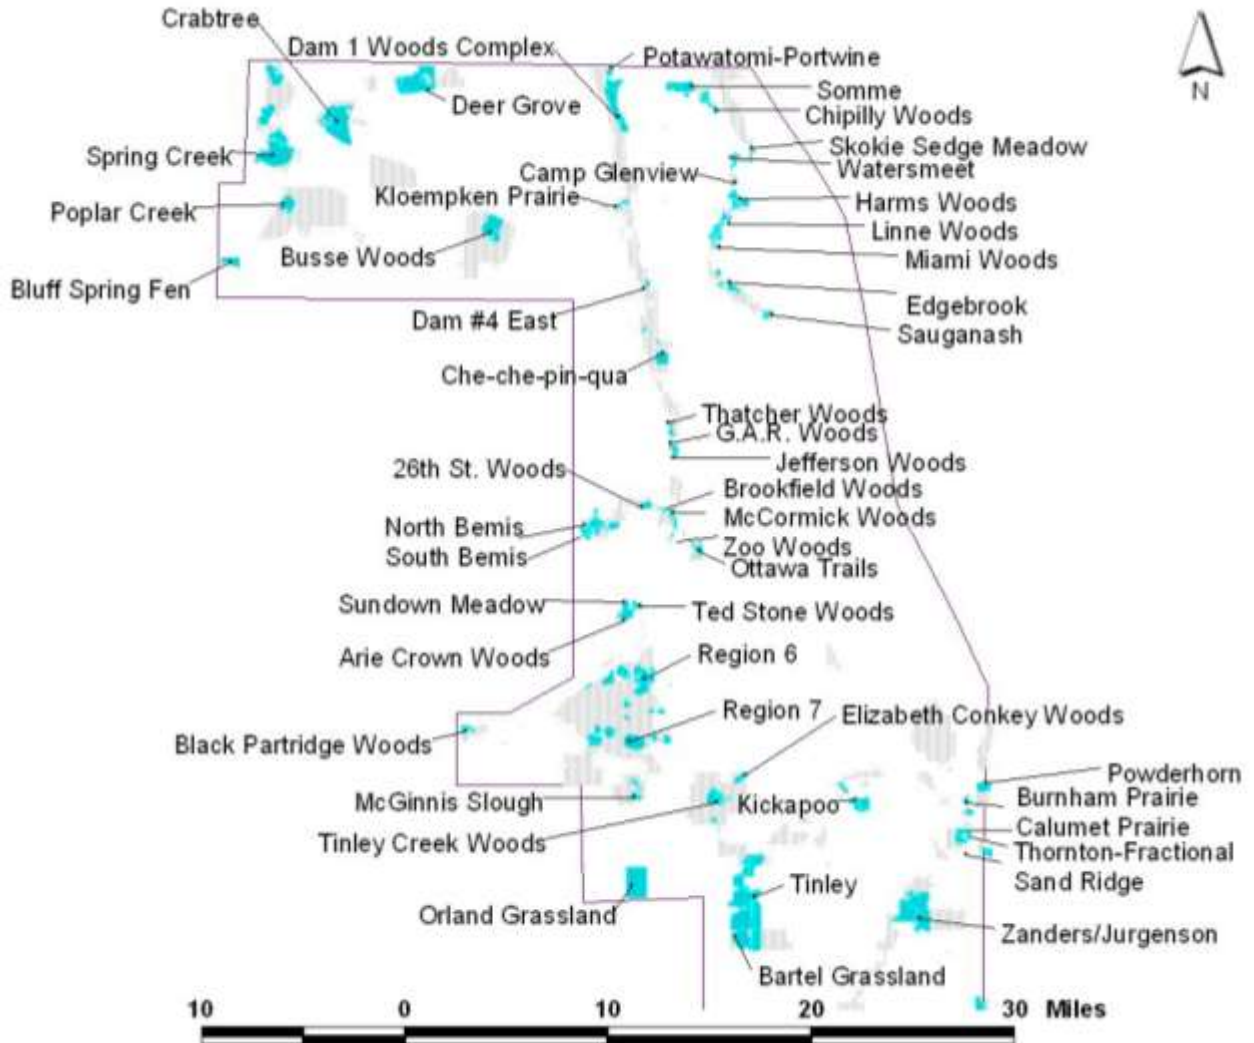

Forest Preserves of Cook County Map and Overview

Fig. 1. Forest Preserves of Cook County land holdings as of 2007-08. (Map by Audubon. In [The 2007-08 Cook County Land Audit: Results and Summary to Date](#). Chicago: The Habitat Project, 2010, 16.)

Fig. 2. Survey results as of 2012 (University of Illinois, Office of Recreation and Park Resources)

General facts (2012 data)	
Total Preserve acreage	68,825
Acreage of the Chicago Botanic Garden	385
Acreage of the Brookfield Zoo	215
Preserve acreage as a % of Cook County's land mass	> 11.4
Preserve acreage per 1,000 residents	13
Number of picnic groves	274
Number of dedicated nature preserves	22
Number of land and water reserves	1

Number of facilities/amenities available	
Botanic Garden	1
Zoo	1
Environmental/nature centers	6
18-hole golf courses	8
9-hole golf courses	2
Driving ranges	4
Mini-golf courses	1
Boat launches	5
Canoe launches	16
Group facilities (banquet halls, etc.)	1
Picnic shelters	187
Improved-site campgrounds	8
Primitive-site campgrounds	3
Cabins	3
Cabin occupancy rate	24%

Trails	Miles
All trails	346
Paved trails	145
Unpaved trails	201