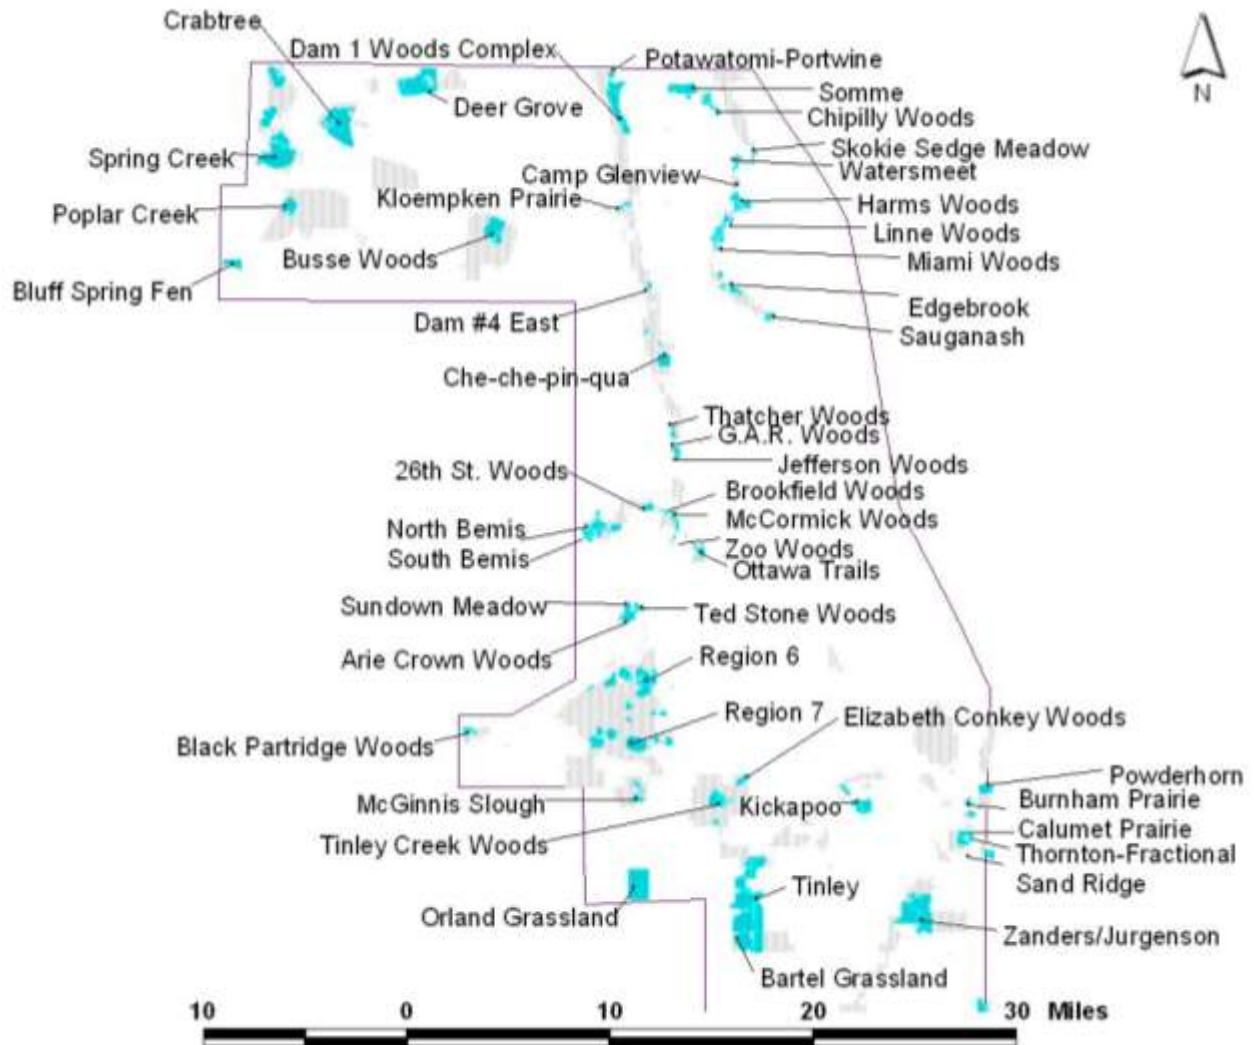

# Forest Preserves of Cook County Map and Overview

Fig. 1. Forest Preserves of Cook County land holdings as of 2007-08. (Map by Audubon. In [The 2007-08 Cook County Land Audit: Results and Summary to Date](#). Chicago: The Habitat Project, 2010, 16.)

Fig. 2. Survey results as of 2012 (University of Illinois, Office of Recreation and Park Resources)

<b>General facts (2012 data)</b>	
Total Preserve acreage	68,825
Acreage of the Chicago Botanic Garden	385
Acreage of the Brookfield Zoo	215
Preserve acreage as a % of Cook County's land mass	> 11.4
Preserve acreage per 1,000 residents	13
Number of picnic groves	274
Number of dedicated nature preserves	22
Number of land and water reserves	1

<b>Number of facilities/amenities available</b>	
Botanic Garden	1
Zoo	1
Environmental/nature centers	6
18-hole golf courses	8
9-hole golf courses	2
Driving ranges	4
Mini-golf courses	1
Boat launches	5
Canoe launches	16
Group facilities (banquet halls, etc.)	1
Picnic shelters	187
Improved-site campgrounds	8
Primitive-site campgrounds	3
Cabins	3
Cabin occupancy rate	24%

<b>Trails</b>	<b>Miles</b>
All trails	346
Paved trails	145
Unpaved trails	201